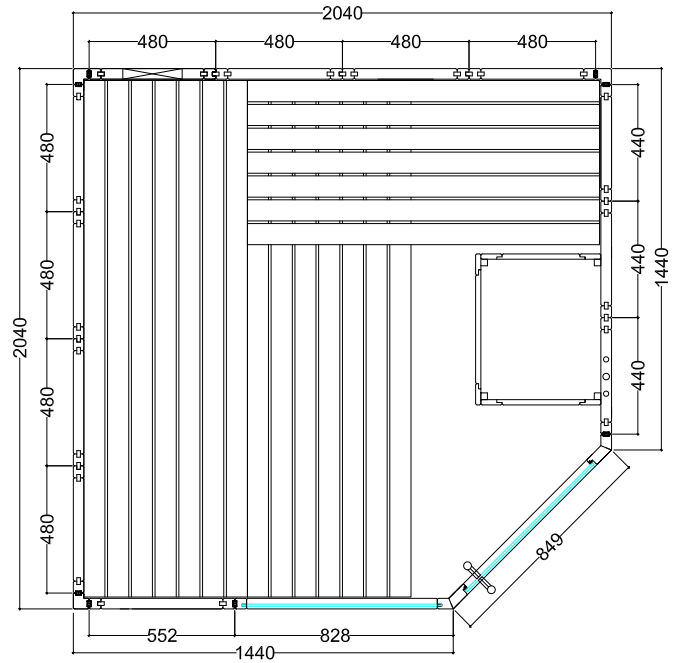

ALASKA CORNER

Features

- Cabin made of solid spruce
- Solid roof element with roof rim
- "Prestige" interior made of lime wood
- 3 x 620 mm benches
- 2 headrests
- Ventilation slit
- Backrests
- Intermediate bench panel
- Heater protection grille (W 530 x D 455 x H 750 mm)
- Floor grid
- Lamp with protection without bulb
- Doors made of single pane safety glass

Details

Art.-Nr.	1-030-269 ALASKA-C
Dimensions [mm]	2060 x 2060 x 2040
Construction	Solide
Wall thickness [mm]	40
Type of wood outside	Spruce
Type of wood ininside	Spruce
Type of wood interior	Lime
Interior fittings	Prestige
Benches number (top / above)	2/1
Adjustable headboard on a bench	No
Door dimensions [mm]	680 x 1915 x 8
Door hinge left and right	Yes
Glass elements dimensions [mm]	755 x 1945 x 8
Infrared full spectrum heater [W]	No
Headrests number	2
Heater safety guard [mm]	530 x 455 x 750
Floor grid [mm]	700 x 530 x 40
Silicone cables for Saunaheater 5x2,5mm ²	3 m
Silicone cables for Saunalight 3x1,5mm ²	3 m
Persons	5
Volume [m ³]	8,6
recommended Heater power electro [kW]	7,5 - 9
Mirror structure	Yes

Accessoires

LED-Set
LED-AL-C

ALASKA CORNER

Floor plan

Structure left

Structure right

Installation plan opt. accessories

ALASKA CORNER

Details

Art.-Nr.	1-030-269 ALASKA-C
Abmessungen [mm]	2060 x 2060 x 2040
Bauweise	massiv
Wandstärke [mm]	40
Holzart außen	Fichte
Holzart innen	Fichte
Holzart Inneneinrichtung	Linde
Inneneinrichtung	Prestige
Bänke Anzahl (oben / unten)	2/1
Verstellbares Kopfteil bei einer Bank	Nein
Türe Abmessungen [mm]	680 x 1915 x 8
Türanschlag links und rechts	Ja
Glaselemente Abmessungen [mm]	755 x 1945 x 8
Infrarot-Vollspektrumstrahler [W]	Nein
Kopfstützen Anzahl	2
Ofenschutzgitter [mm]	530 x 455 x 750
Bodenrost [mm]	700 x 530 x 40
Silikonkabel für Saunaofen 5x2,5mm ²	3 m
Silikonkabel für Saunalicht 3x1,5mm ²	3 m
Personen	5
Volumen [m ³]	8,6
empf. Ofenleistung elektro [kW]	7,5 - 9
Spiegelverkehrter Aufbau	Ja