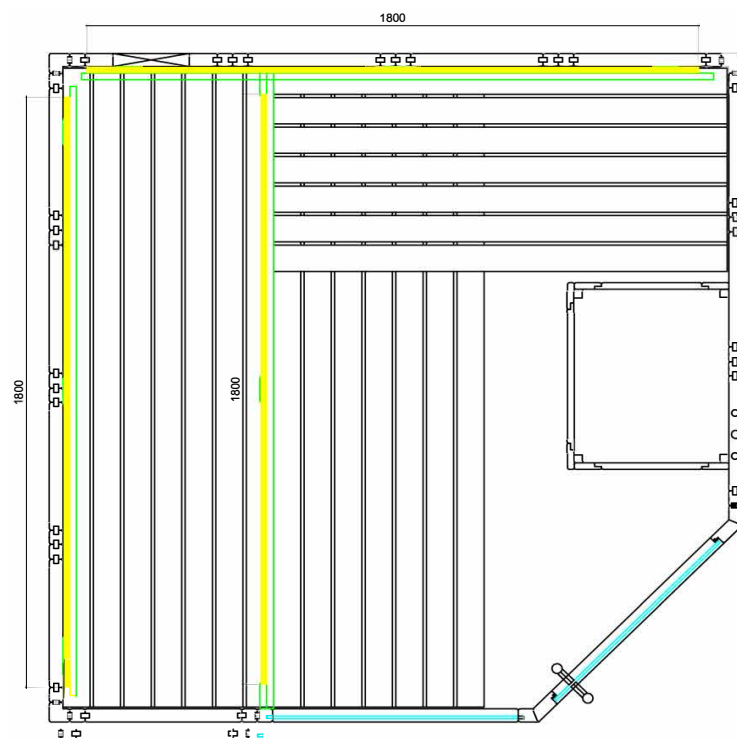

ALASKA CORNER

Features

- Cabin made of solid spruce
- Solid roof element with roof rim
- "Prestige" interior made of lime wood
- 3 x 620 mm benches
- 2 headrests
- Ventilation slit
- Backrests
- Intermediate bench panel
- Heater protection grille (W 530 x D 455 x H 750 mm)
- Floor grid
- Lamp with protection without bulb
- Doors made of single pane safety glass

Details

Art.-Nr.	1-030-269 ALASKA-C
Dimensions [mm]	2060 x 2060 x 2040
Construction	Solide
Wall thickness [mm]	40
Type of wood outside	Spruce
Type of wood ininside	Spruce
Type of wood interior	Lime
Interior fittings	Prestige
Benches number (top / above)	2/1
Adjustable headboard on a bench	No
Door dimensions [mm]	680 x 1915 x 8
Door hinge left and right	Yes
Glass elements dimensions [mm]	755 x 1945 x 8
Infrared full spectrum heater [W]	No
Headrests number	2
Heater safety guard [mm]	530 x 455 x 750
Floor grid [mm]	700 x 530 x 40
Silicone cables for Saunaheater 5x2,5mm ²	3 m
Silicone cables for Saunalight 3x1,5mm ²	3 m
Persons	5
Volume [m ³]	8,6
recommended Heater power electro [kW]	7,5 - 9
Mirror structure	Yes

Accessoires

LED-Set
LED-AL-C

ALASKA CORNER

Floor plan

Structure left

Structure right

Installation plan opt. accessories

ALASKA CORNER

Details

Art.-Nr.	1-030-269 ALASKA-C
Abmessungen [mm]	2060 x 2060 x 2040
Bauweise	massiv
Wandstärke [mm]	40
Holzart außen	Fichte
Holzart innen	Fichte
Holzart Inneneinrichtung	Linde
Inneneinrichtung	Prestige
Bänke Anzahl (oben / unten)	2/1
Verstellbares Kopfteil bei einer Bank	Nein
Türe Abmessungen [mm]	680 x 1915 x 8
Türanschlag links und rechts	Ja
Glaselemente Abmessungen [mm]	755 x 1945 x 8
Infrarot-Vollspektrumstrahler [W]	Nein
Kopfstützen Anzahl	2
Ofenschutzgitter [mm]	530 x 455 x 750
Bodenrost [mm]	700 x 530 x 40
Silikonkabel für Saunaofen 5x2,5mm ²	3 m
Silikonkabel für Saunalicht 3x1,5mm ²	3 m
Personen	5
Volumen [m ³]	8,6
empf. Ofenleistung elektro [kW]	7,5 - 9
Spiegelverkehrter Aufbau	Ja