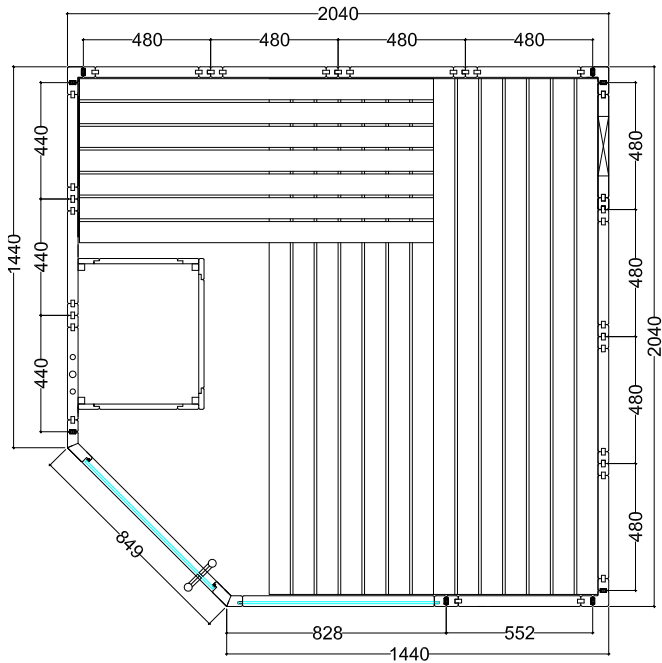

ALASKA CORNER

Features

- Cabin made of solid spruce
- Solid roof element with roof rim
- "Prestige" interior made of lime wood
- 3 x 620 mm benches
- 2 headrests
- Ventilation slit
- Backrests
- Intermediate bench panel
- Heater protection grille (W 530 x D 455 x H 750 mm)
- Floor grid
- Lamp with protection without bulb
- Doors made of single pane safety glass

Details

Art.-Nr.	1-030-269 ALASKA-C
Dimensions [mm]	2060 x 2060 x 2040
Construction	Solide
Wall thickness [mm]	40
Type of wood outside	Spruce
Type of wood ininside	Spruce
Type of wood interior	Lime
Interior fittings	Prestige
Benches number (top / above)	2/1
Adjustable headboard on a bench	No
Door dimensions [mm]	680 x 1915 x 8
Door hinge left and right	Yes
Glass elements dimensions [mm]	755 x 1945 x 8
Infrared full spectrum heater [W]	No
Headrests number	2
Heater safety guard [mm]	530 x 455 x 750
Floor grid [mm]	700 x 530 x 40
Silicone cables for Saunaheater 5x2,5mm ²	3 m
Silicone cables for Saunalight 3x1,5mm ²	3 m
Persons	5
Volume [m ³]	8,6
recommended Heater power electro [kW]	7,5 - 9
Mirror structure	Yes

Accessoires

LED-Set
LED-AL-C

ALASKA CORNER

Floor plan

Structure left

Structure right

Installation plan opt. accessories

ALASKA CORNER

Details

Art.-Nr.	1-030-269 ALASKA-C
Abmessungen [mm]	2060 x 2060 x 2040
Bauweise	massiv
Wandstärke [mm]	40
Holzart außen	Fichte
Holzart innen	Fichte
Holzart Inneneinrichtung	Linde
Inneneinrichtung	Prestige
Bänke Anzahl (oben / unten)	2/1
Verstellbares Kopfteil bei einer Bank	Nein
Türe Abmessungen [mm]	680 x 1915 x 8
Türanschlag links und rechts	Ja
Glaselemente Abmessungen [mm]	755 x 1945 x 8
Infrarot-Vollspektrumstrahler [W]	Nein
Kopfstützen Anzahl	2
Ofenschutzgitter [mm]	530 x 455 x 750
Bodenrost [mm]	700 x 530 x 40
Silikonkabel für Saunaofen 5x2,5mm ²	3 m
Silikonkabel für Saunalicht 3x1,5mm ²	3 m
Personen	5
Volumen [m ³]	8,6
empf. Ofenleistung elektro [kW]	7,5 - 9
Spiegelverkehrter Aufbau	Ja